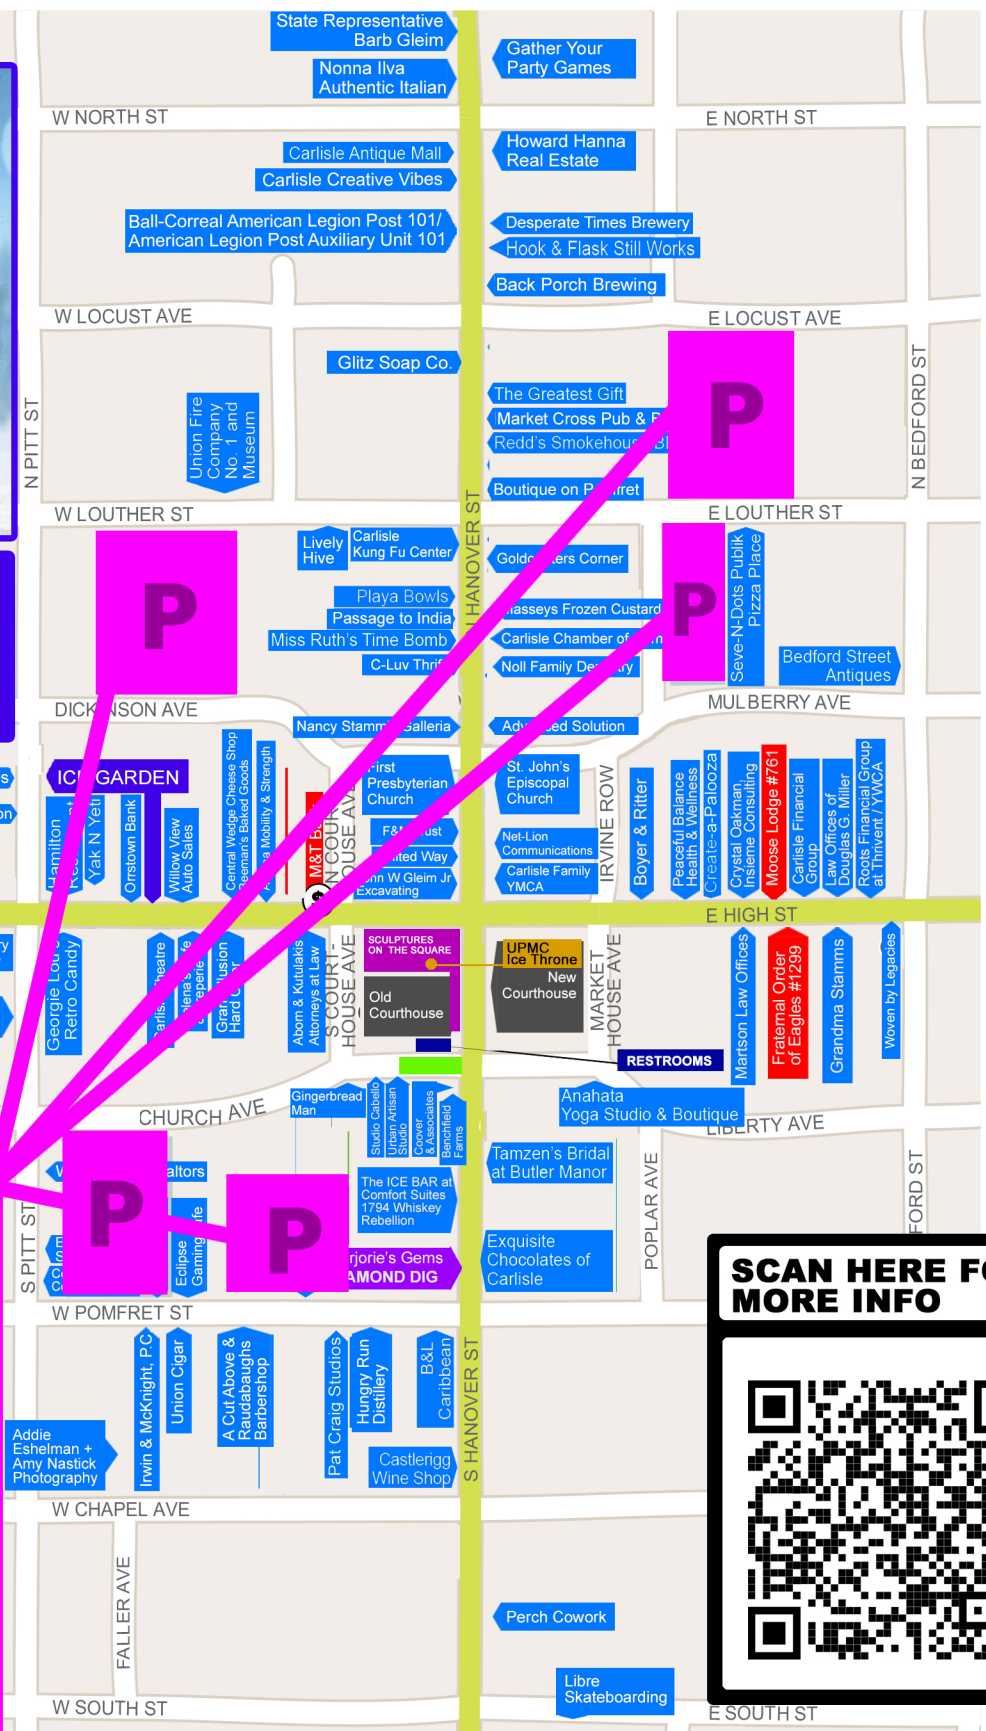

ICE ART FEST DOWNTOWN CARLISLE PARKING

**FEBRUARY 2-4, 2024
DOWNTOWN CARLISLE**
Brought to you by: **UPMC**
LIFE CHANGING MEDICINE

WHERE TO PARK?

- STREET PARKING**
Plenty of street parking throughout downtown. Street parking is free on weekends.
- MUNICIPAL LOTS**
Parking lots are located off W Pomfret St and the other lots are located off Louther St. Free on weekends.
- POMFRET ST GARAGE**
35 W Pomfret Street
Rates: \$0.75/hour w/ max of \$6/day.
The garage is CASH ONLY.

KEY EVERY BUSINESS LISTED ON THE MAP HAS AN ICE SCULPTURE THIS YEAR.

PLATINUM SPONSOR: UPMC

BRONZE SPONSORS:
 • CARLISLE MOOSE LODGE 761 • CUMBERLAND COUNTY VISITORS BUREAU
 • FRATERNAL ORDER OF EAGLES #1299 • KOALA INSULATION OF CENTRAL PA
 • M&T BANK • MEMBERS 1ST FCU